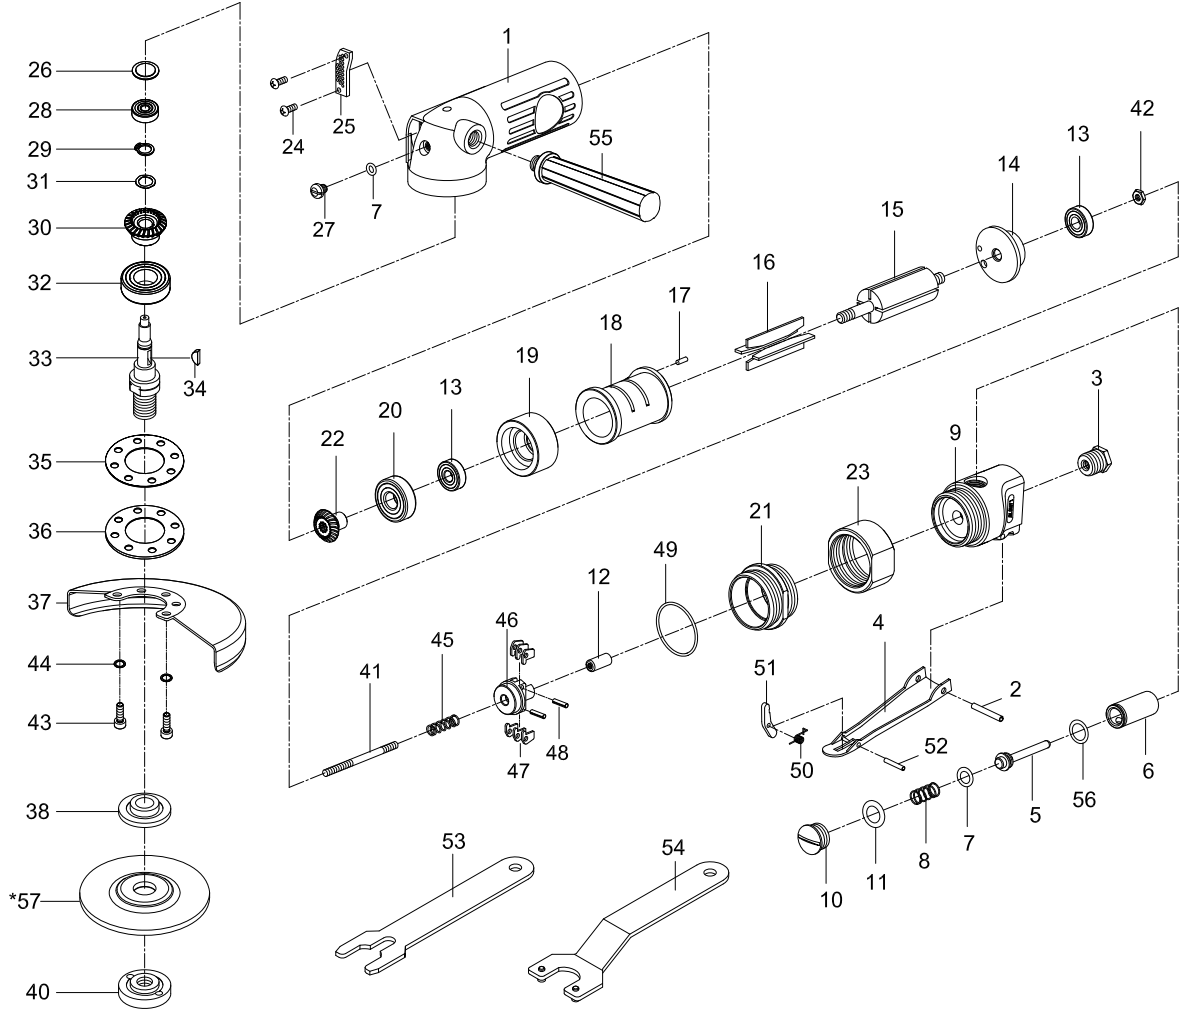

# OS-16850L **GAV** HAVALI AVUÇ TAŞALAMA

No.	Part.No.	Parça Adı	No.	Part.No.	Parça Adı
1	61901	Motor Housing	29	60319	Retaining Ring
2	61902	Spring Pin	30	61930	Bevel Gear
3	30103	Air Inlet	31	61931	Wave Washer
4	61904	Throttle Lever	32	061932	Ball Bearing
5	61905	Valve Stem	33	619533A	Spindle (M14)
6	61906	Bushing	34	61934	Key
7	61907	O-Ring (2)	35	61935	Gasket
8	61908	Valve Spring	36	619536A	Retainer
9	61909	Throttle Valve Housing	37	619537	Disc Cover
10	61910	Throttle Lever Plug	38	5D-619239	Flange (M14)
11	60307	O-Ring	40	5D-619240	Flange Nut (M14)
12	61912	Plunger	41	61941	Adjust Screw
13	030120	Ball Bearing (2)	42	61942	Adjust Nut
14	61914	End Plate	43	40343-12	Screw (4)
15	61915	Rotor	44	40344	Spring Washer (4)
16	61916	Vanes (4)	45	61945	Spring
17	40317-14	Spring Pin	46	61946	Governor
18	61918	Cylinder	47	61947	Pendulum (6)
19	61919	Front End Plate	48	40317-13	Spring Pin (2)
20	080227	Ball Bearing	49	61949	O-Ring
21	61921	Lock Nut	50	61950	Torsion Spring
22	61922	Bevel Gear	51	61951	Throttle Lever Lock
23	61923	Coupling Nut	52	40337	Spring Pin
24	40309	Screw (2)	53	619553A	Spanner
25	61925	Deflector	54	619554	Pin Wrench
26	61926	Spacer	55	61955	Handle
27	61927	Screw	56	52236	O-Ring
28	030113	Ball Bearing	*57	619539	Grinding Wheel